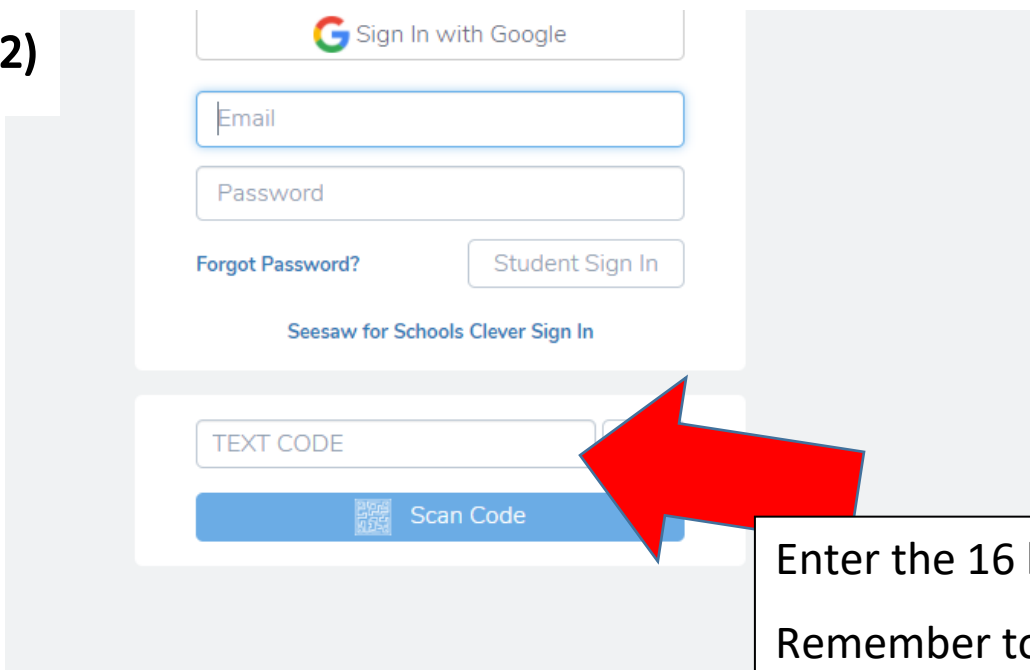

# How to log into seesaw

1)

Search for seesaw.  
Click I'm a Student

2)

Enter the 16 letter password.  
Remember to use capital  
letters!